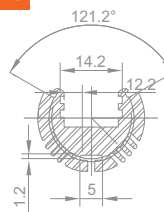

Dimensioni/Sizes

Codice/Code	Descrizione/Description	Misura interna (mm)/ Internal distance (mm)	Lunghezza/Length	Materiale/Material	Colore/Color	Diffusore/Diffuser
ELS-509 C2	Profilo LED sezione circolare Circular LED profile	12,2	2m	Alluminio anodizzato/ Anodized aluminum	Argentato/Chiaro, PC, UV, Resistente agli urti Silver Clear, PC, UV, Damage resistant	-
ELS-509 F2	Profilo LED sezione circolare Circular LED profile	12,2	2m	Alluminio anodizzato/ Anodized aluminum	Argentato/Opalino, PC, UV, Resistente agli urti Silver Opal, PC, UV, Damage resistant	-
ELS-509 ECH	Tappo chiusura con foro passacavo End cap with cable hole	-	-	PVC	Grigio/Grey	-
ELS-509 EC	Tappo chiusura senza foro passacavo End cap without cable hole	-	-	PVC	Grigio/Grey	-
ELS-509 ECH A	Tappo chiusura in alluminio con foro passacavo Aluminum end cap with cable hole	-	-	Alluminio/ Aluminum	Argentato/Silver	-
ELS-509 EC A	Tappo chiusura in alluminio senza foro passacavo Aluminum end cap without cable hole	-	-	Alluminio/ Aluminum	Argentato/Silver	-
ELS-509 MB 180°	Staffa di montaggio/angolo da 0 a 180° Mounting bracket/0-180° degree adj.	-	-	PVC	Grigio/Grey	-
ELS-509 MB C	Staffa di montaggio per armadio Mounting bracket for closet installation	-	-	PVC	Grigio/Grey	-
ELS-509 MB I	Staffa di montaggio intermedia per armadio Intermediate support arm for closet installation	-	-	Alluminio anodizzato/ Anodized aluminum	Argentato/ Silver	-
ELS-509 WA	Braccetto "wall" Wall arm	-	-	Alluminio anodizzato/ Anodized aluminum	Argentato/ Silver	-
ELS-509 AA	Braccetto "art" Art arm	-	-	Alluminio anodizzato/ Anodized aluminum	Argentato/ Silver	-
ELS-509 CA 1	Cavo connessione per braccetto "wall" Hiding cable tape for wall arm	-	-	PVC	Argentato/Silver	-
ELS-509 CA 2	Cavo connessione braccetto "art" Hiding cable tape for art arm	-	-	PVC	Argentato/Silver	-